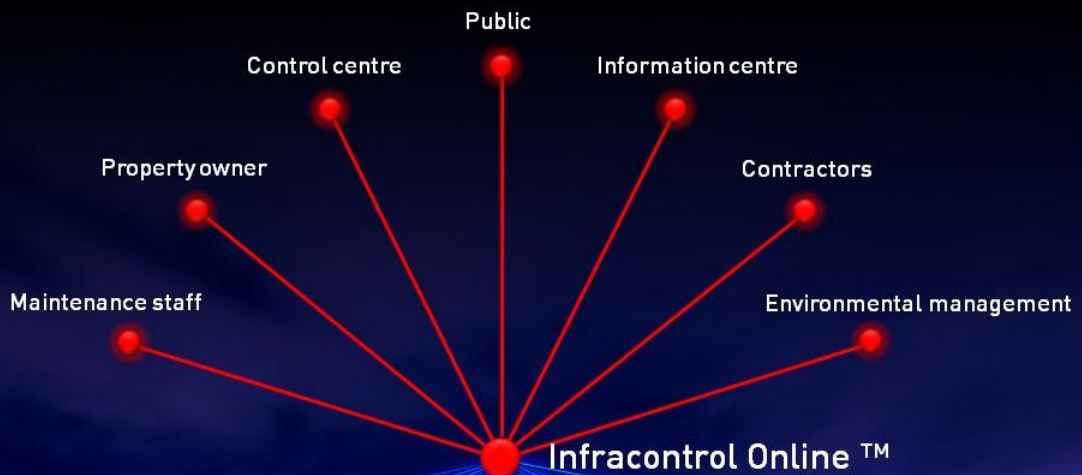

**Infracontrol Usability Model**™ integrates the users knowledge and experience in the working process and in the functions developed. This is a good way to secure the investment of support system since you get the users "on the train" from the beginning.

# Infracontrol Online™

"Infracontrol Online is invaluable in day-to-day use by simplifying operations and maintenance, reducing energy consumption or by simply ensuring that the right person gets the right information at the right time. ."

## "Just connect and take control"

Infracontrol Online is our independent control and monitoring solution that simplifies everyday life in a number of areas. You can connect all technical systems to it for control of your facilities.